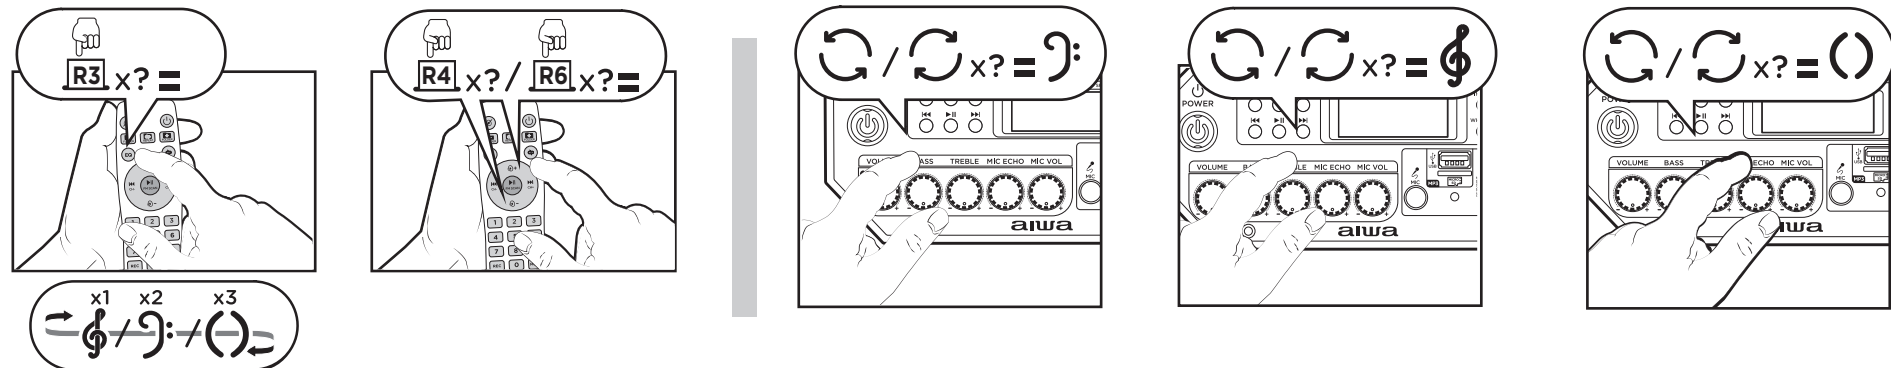

10. BASS / TREBLE & ECHO ADJUSTMENT USING THE REMOTE OR SPEAKER PANEL