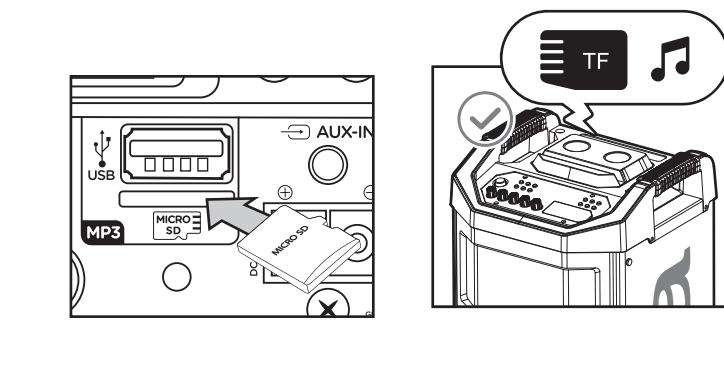

19. TF CARD INPUT MODE