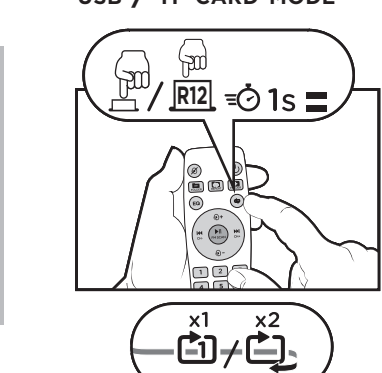

10. BASS / TREBLE & ECHO ADJUSTMENT USING THE REMOTE OR SPEAKER PANEL

11. FM RADIO MODE AUTO TUNNING / SCROLL THE PRESETS

12. BLUETOOTH FUNCTION

13. MUSIC PLAYBACK FOR BLUETOOTH / USB AND TF CARD MODES

14. SOUND EFFECT

15. REPEAT

16. MIC PRIORITY

17. MIC ADJUSTMENT

18. EXT 12V INPUT MODE

19. TF CARD INPUT MODE

20. DC 15V INPUT MODE / CHARGER

21. AUXILIARY INPUT MODE

22. MIC INPUT MODE

23. RECORDING WITH USB STICK

24. TRUE WIRELESS STEREO FUNCTION (TWS)

miana baterii 10. Regulacja tonów niskich / wysokich i echa za pomocą pilota lub głośnika 11. Radio Fm tryb automatycznego strojenia / przewijania ustawień wstępnjch 12. Funkcja Bluetooth 13. Odtwarzanie muzyki dla trybów bluetooth / usb i karty TF 14. Efekt dźwiękowy 15. Powtórz tryb karty usb / TF 16. Priortet mikrofonu 17. Ustawienie mikrofonu R18. Tryb wejścia Ext 12 V 19. Tryb wejścia karty TF 20. Tryb wejściowy DC 15V / ładowarka 21. Tryb wejścia AUX 22. Tryb wejścia mikrofonu 23. Nagrywanie z pamięci USB 24. Funkcja True Wireless Stereo (tws).