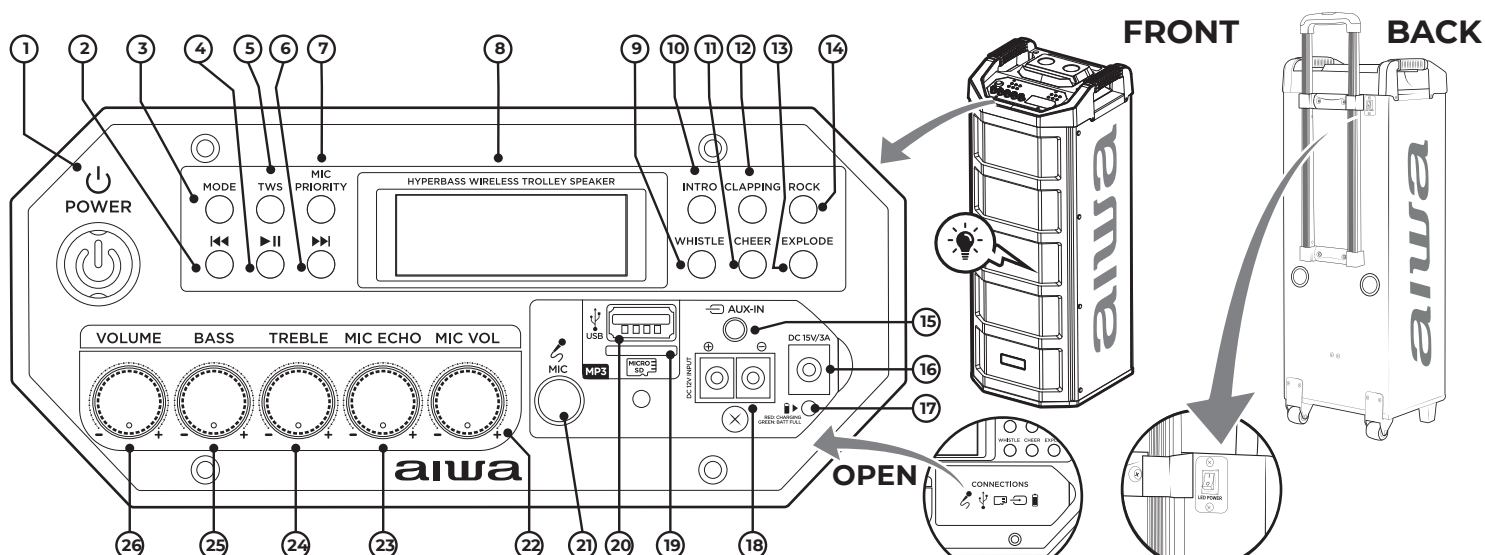

02. OVERALL VIEW

1. Power ON / OFF switch
  2. Previous & FM channel- key
  3. Mode key -To select input signal source
  4. Play / Pause & FM scan- key
  5. True wireless stereo key
  6. Next & FM channel + key
  7. MIC priority
  8. Display screen
  9. Whistle key
  10. Intro key
  11. Cheer key
  12. Clapping key
  13. Explode key
  14. Rock key
  15. Audio Input
  16. External power adapter connector
  17. Charging LED
  18. DC 12V External battery input
  19. SD micro jack
  20. USB jack
  21. MIC Input
  22. MIC Volume Control
  23. Echo control
  24. Treble control
  25. Bass control
  26. Volume control