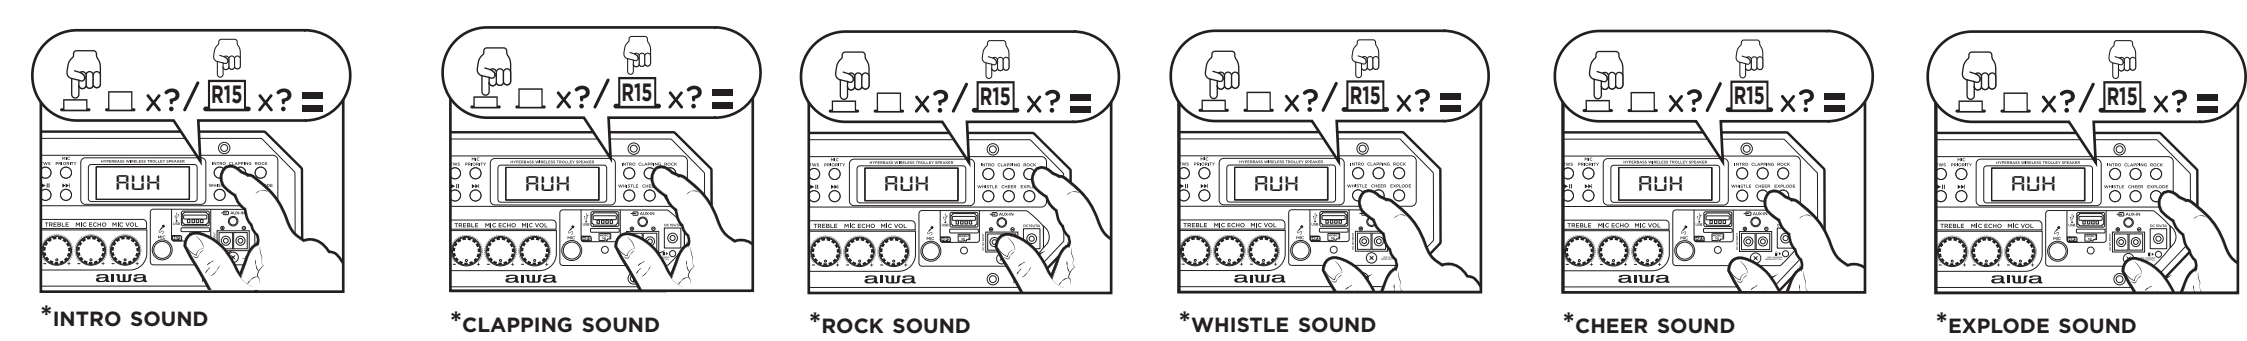

14. SOUND EFFECT