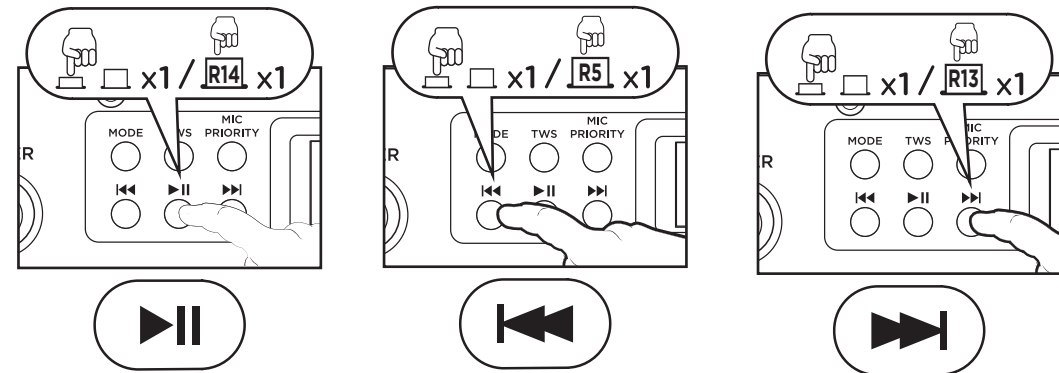

13. MUSIC PLAYBACK FOR BLUETOOTH / USB AND TF CARD MODES