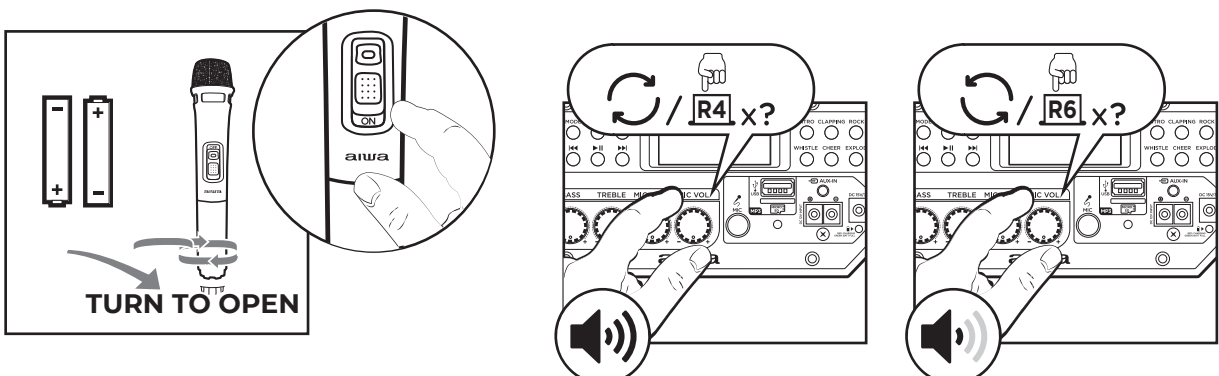

17. MIC ADJUSTMENT