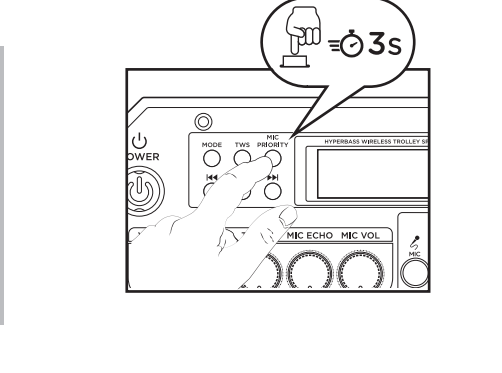

16. MIC PRIORITY