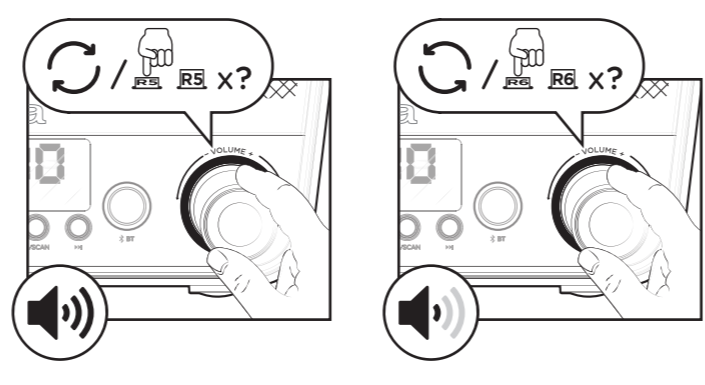

**01. WHAT'S IN THE BOX?**

**02. OVERALL VIEW** \* SOME OF THE FUNCTIONS ARE ONLY AVAILABLE WITH THE REMOTE CONTROL

**03. CONNECTION TO THE MAINS**

**04. POWER ON**

**05. POWER OFF (STANDBY)**

**06. SETTING THE TIME** \* SCROLL BETWEEN HOURS AND MINUTES BY PRESSING "SCAN"

\*TO CHANGE THE TIME MUST BE TURNED OFF

**07. MUTE**

**08. CHANGE FUNCTION MODE \***

\*INSERT A USB DRIVE TO ACCESS TO USB MODE

**09. VOLUME ADJUSTMENT**

**10. BASS & TREBLE ADJUSTMENT USING THE REMOTE OR SPEAKER PANEL**