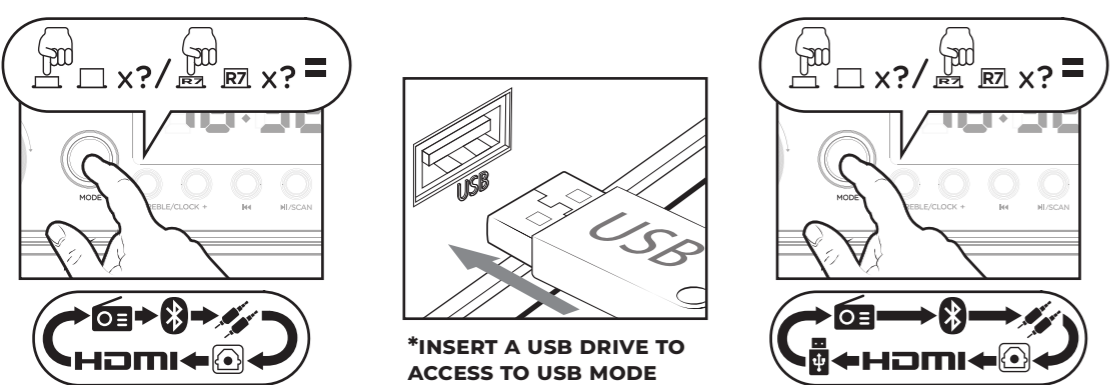

**01. WHAT'S IN THE BOX?**

**02. OVERALL VIEW** \* SOME OF THE FUNCTIONS ARE ONLY AVAILABLE WITH THE REMOTE CONTROL

**03. CONNECTION TO THE MAINS**

**04. POWER ON**

**05. POWER OFF (STANDBY)**

**06. SETTING THE TIME** \* SCROLL BETWEEN HOURS AND MINUTES BY PRESSING "SCAN"

\*TO CHANGE THE TIME MUST BE TURNED OFF

**07. MUTE**

**08. CHANGE FUNCTION MODE \***

\*INSERT A USB DRIVE TO ACCESS TO USB MODE

**09. VOLUME ADJUSTMENT**

**10. BASS & TREBLE ADJUSTMENT USING THE REMOTE OR SPEAKER PANEL**