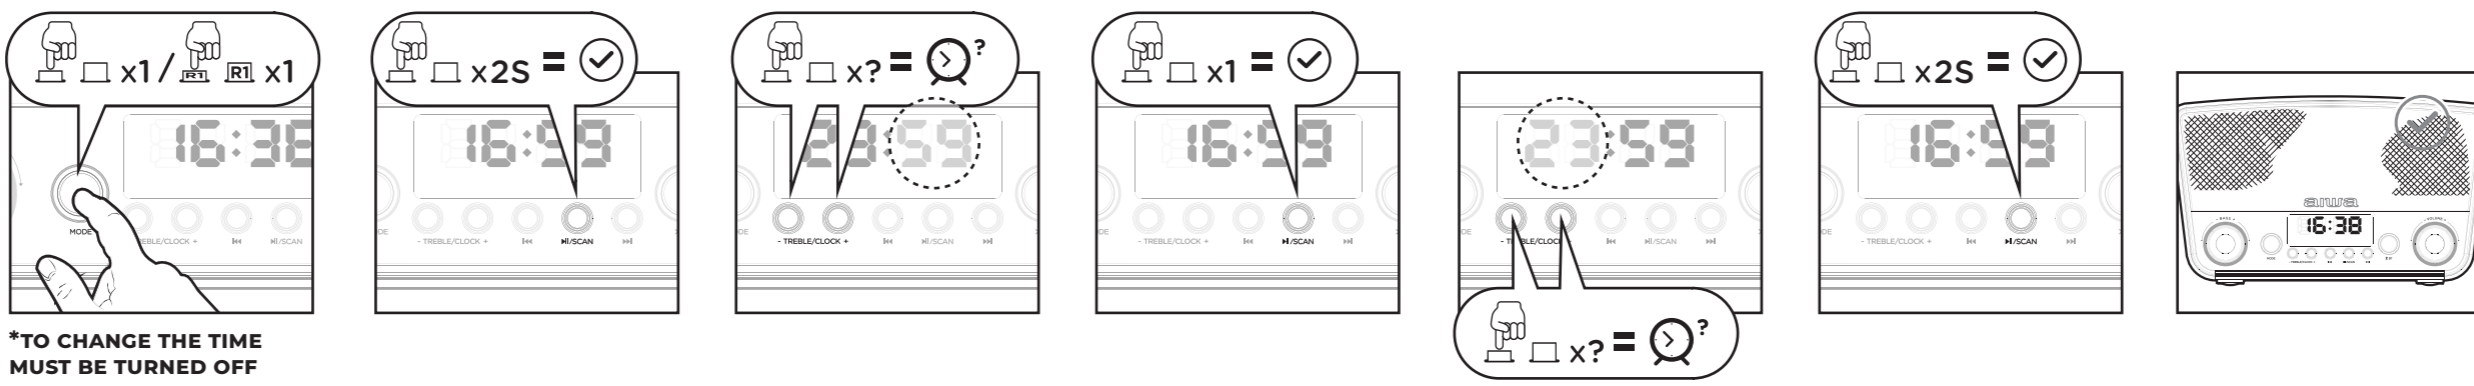

**01. WHAT'S IN THE BOX?**

**02. OVERALL VIEW** \* SOME OF THE FUNCTIONS ARE ONLY AVAILABLE WITH THE REMOTE CONTROL

**03. CONNECTION TO THE MAINS**

**04. POWER ON**

**05. POWER OFF (STANDBY)**

**06. SETTING THE TIME** \* SCROLL BETWEEN HOURS AND MINUTES BY PRESSING "SCAN"

\*TO CHANGE THE TIME MUST BE TURNED OFF

**07. MUTE**

**08. CHANGE FUNCTION MODE \***

\*INSERT A USB DRIVE TO ACCESS TO USB MODE

**09. VOLUME ADJUSTMENT**

**10. BASS & TREBLE ADJUSTMENT USING THE REMOTE OR SPEAKER PANEL**