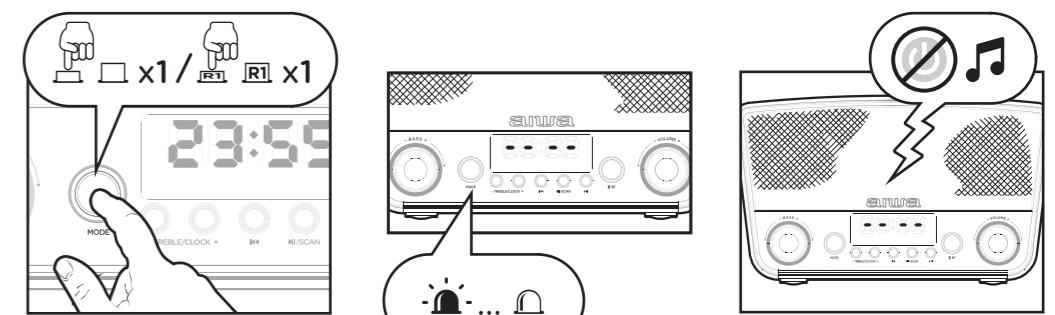

**01. WHAT'S IN THE BOX?**

**02. OVERALL VIEW** \* SOME OF THE FUNCTIONS ARE ONLY AVAILABLE WITH THE REMOTE CONTROL

**03. CONNECTION TO THE MAINS**

**04. POWER ON**

**05. POWER OFF (STANDBY)**

**06. SETTING THE TIME** \* SCROLL BETWEEN HOURS AND MINUTES BY PRESSING "SCAN"

\*TO CHANGE THE TIME MUST BE TURNED OFF

**07. MUTE**

**08. CHANGE FUNCTION MODE \***

\*INSERT A USB DRIVE TO ACCESS TO USB MODE

**09. VOLUME ADJUSTMENT**

**10. BASS & TREBLE ADJUSTMENT USING THE REMOTE OR SPEAKER PANEL**