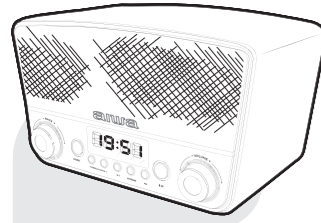

**aiwa**  
Japan est1951

**BSTU-750**

- QUICK GUIDE **EN**
- GUÍA RÁPIDA **ES**
- GUIDE RAPIDE **FR**
- KURZANLEITUNG **DE**
- GUIDA RAPIDA **IT**
- +25**

MULTIMEDIA  
**HOME SPEAKER**  
WITH BLUETOOTH, HDMI ARC, USB-MP3,  
OPTICAL IN, AUX-IN, FM RADIO, CLOCK

- 50 W** RMS HIGH POWER AUDIO
- HYPER BASS** QUALITY SOUND
- BASS/TREBLE CONTROLS
- HDMI WITH ARC
- DIGITAL AUDIO (OPTICAL)
- USB-MP3 PLAYBACK
- FM PLL RADIO TUNER
- AUX IN RCA JACKS
- LEATHERETTE FINISHING
- EXTRA BASS ROTARY KNOB
- 24H DIGITAL CLOCK
- REMOTE CONTROL

**01. WHAT'S IN THE BOX?**

**02. OVERALL VIEW** \* SOME OF THE FUNCTIONS ARE ONLY AVAILABLE WITH THE REMOTE CONTROL

**03. CONNECTION TO THE MAINS**

**04. POWER ON**

**05. POWER OFF (STANDBY)**

**06. SETTING THE TIME** \* SCROLL BETWEEN HOURS AND MINUTES BY PRESSING "SCAN"