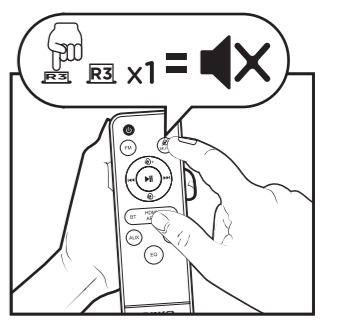

aiwa
Japan est1951

BSTU-750

- QUICK GUIDE **EN**
- GUÍA RÁPIDA **ES**
- GUIDE RAPIDE **FR**
- KURZANLEITUNG **DE**
- GUIDA RAPIDA **IT**
- **+25**

MULTIMEDIA
HOME SPEAKER
WITH BLUETOOTH, HDMI ARC, USB-MP3,
OPTICAL IN, AUX-IN, FM RADIO, CLOCK

aiwa
Japan est1951

Follow us! aiwaEU
f X @ v
p in e d
www.eu-aiwa.com

AIWA CO., LTD.
Kita-Ku
TOKYO 115-0045, JAPAN

©AIWA EUROPE S.L. All Right Reserved. Printed in P.R.C.

VB_CO

BSTU-750

- **50 W** RMS HIGH POWER AUDIO
- **HYPER BASS** QUALITY SOUND
- BASS/TREBLE CONTROLS
- HDMI WITH ARC
- DIGITAL AUDIO (OPTICAL)
- USB-MP3 PLAYBACK
- FM PLL RADIO TUNER
- AUX IN RCA JACKS
- LEATHERETTE FINISHING
- EXTRA BASS ROTARY KNOB
- 24H DIGITAL CLOCK
- REMOTE CONTROL

01. WHAT'S IN THE BOX?

02. OVERALL VIEW * SOME OF THE FUNCTIONS ARE ONLY AVAILABLE WITH THE REMOTE CONTROL

03. CONNECTION TO THE MAINS

04. POWER ON

05. POWER OFF (STANDBY)

06. SETTING THE TIME * SCROLL BETWEEN HOURS AND MINUTES BY PRESSING "SCAN"

*TO CHANGE THE TIME MUST BE TURNED OFF

07. MUTE

08. CHANGE FUNCTION MODE *

*INSERT A USB DRIVE TO ACCESS TO USB MODE

09. VOLUME ADJUSTMENT

10. BASS & TREBLE ADJUSTMENT USING THE REMOTE OR SPEAKER PANEL