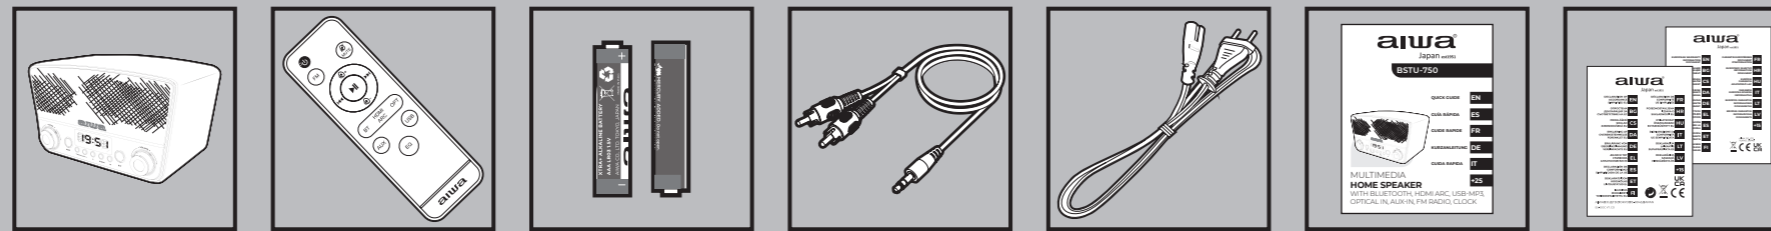

- 50 W** RMS HIGH POWER AUDIO
- HYPER BASS** QUALITY SOUND
- BASS/TREBLE CONTROLS
- HDMI WITH ARC
- DIGITAL AUDIO (OPTICAL)
- USB-MP3 PLAYBACK
- FM PLL RADIO TUNER
- AUX IN RCA JACKS
- LEATHERETTE FINISHING
- EXTRA BASS ROTARY KNOB
- 24H DIGITAL CLOCK
- REMOTE CONTROL

**01. WHAT'S IN THE BOX?**

**02. OVERALL VIEW** \* SOME OF THE FUNCTIONS ARE ONLY AVAILABLE WITH THE REMOTE CONTROL

**03. CONNECTION TO THE MAINS**

**04. POWER ON**

**05. POWER OFF (STANDBY)**

**06. SETTING THE TIME** \* SCROLL BETWEEN HOURS AND MINUTES BY PRESSING "SCAN"