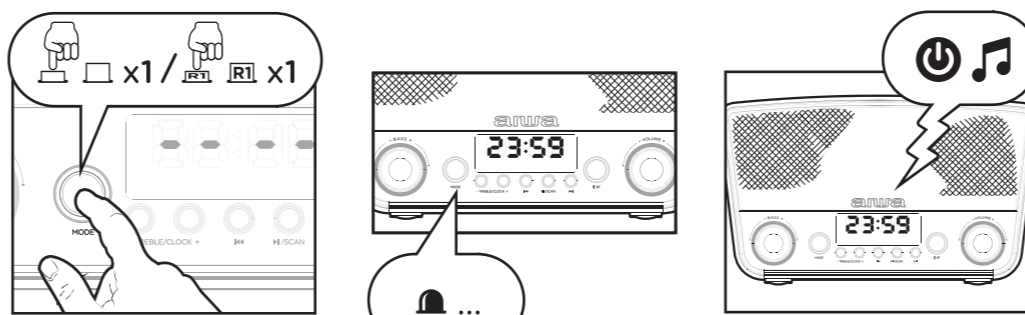

**01. WHAT'S IN THE BOX?**

**02. OVERALL VIEW** \* SOME OF THE FUNCTIONS ARE ONLY AVAILABLE WITH THE REMOTE CONTROL

**03. CONNECTION TO THE MAINS**

**04. POWER ON**

**05. POWER OFF (STANDBY)**

**06. SETTING THE TIME** \* SCROLL BETWEEN HOURS AND MINUTES BY PRESSING "SCAN"

\*TO CHANGE THE TIME MUST BE TURNED OFF

**07. MUTE**

**08. CHANGE FUNCTION MODE \***

\*INSERT A USB DRIVE TO ACCESS TO USB MODE

**09. VOLUME ADJUSTMENT**

**10. BASS & TREBLE ADJUSTMENT USING THE REMOTE OR SPEAKER PANEL**