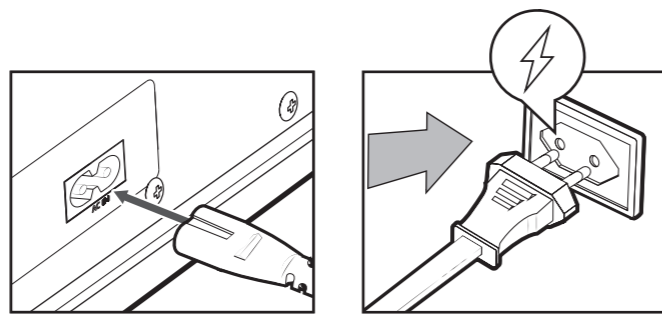

**01. WHAT'S IN THE BOX?**

**02. OVERALL VIEW** \* SOME OF THE FUNCTIONS ARE ONLY AVAILABLE WITH THE REMOTE CONTROL

**03. CONNECTION TO THE MAINS**

**04. POWER ON**

**05. POWER OFF (STANDBY)**

**06. SETTING THE TIME** \* SCROLL BETWEEN HOURS AND MINUTES BY PRESSING "SCAN"