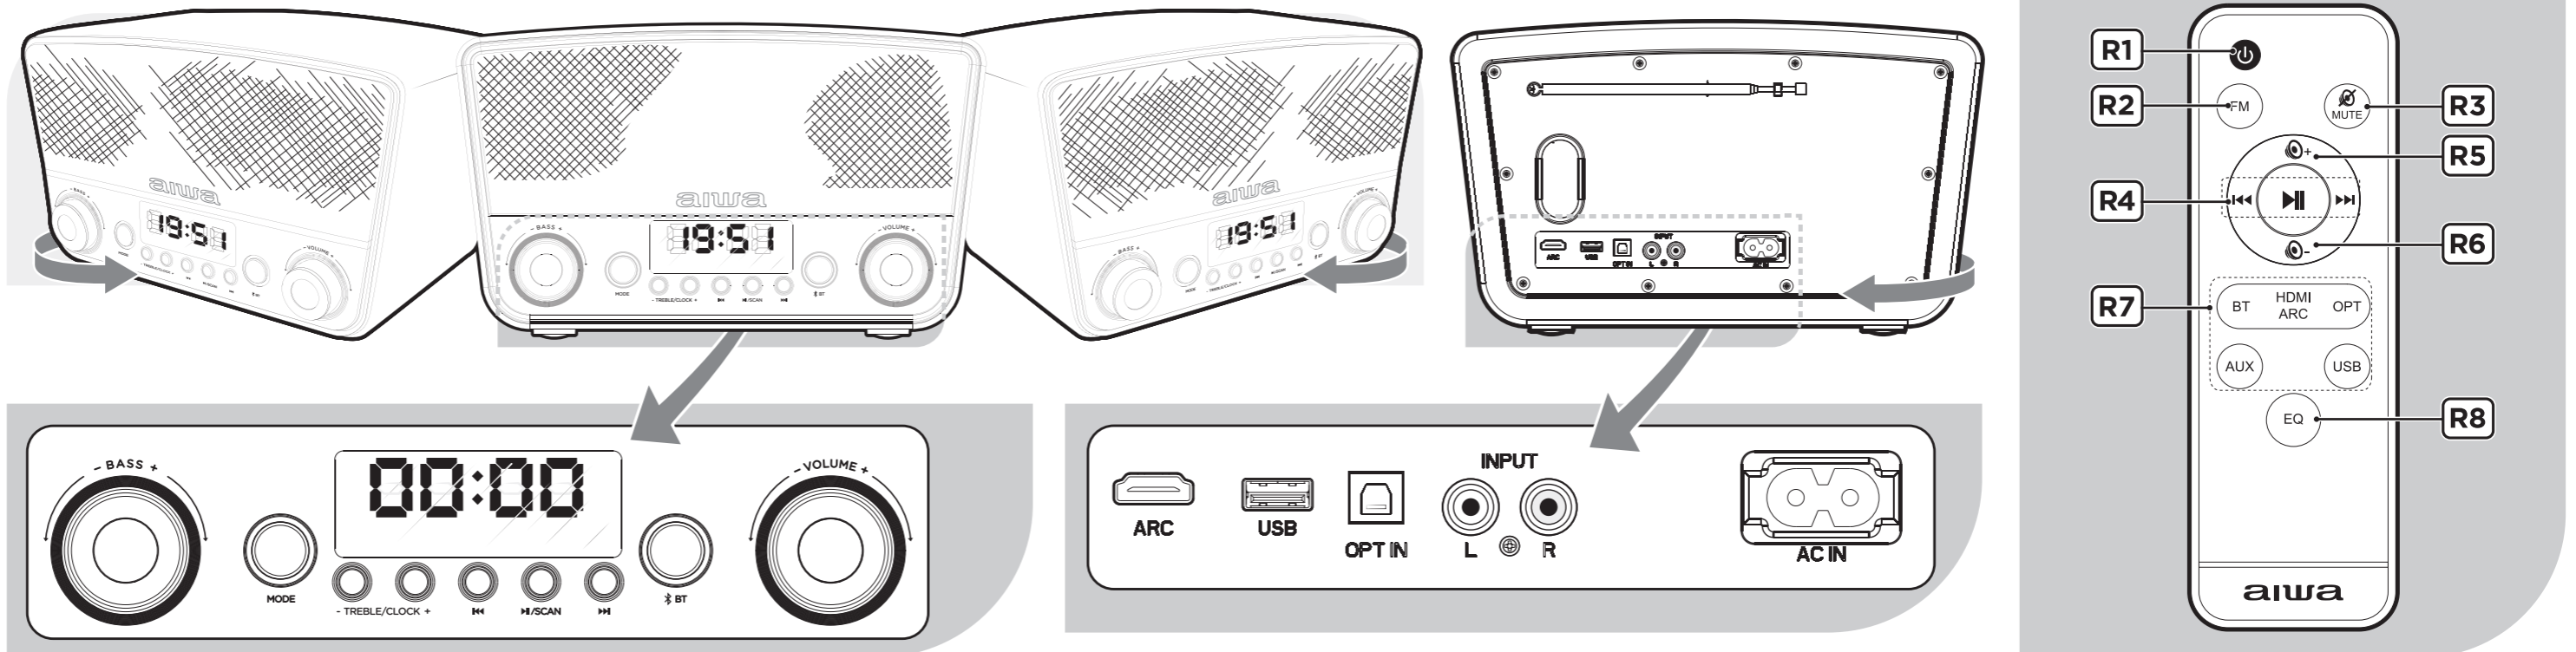

- 50 W** RMS HIGH POWER AUDIO
- HYPER BASS** QUALITY SOUND
- BASS/TREBLE CONTROLS
- HDMI WITH ARC
- DIGITAL AUDIO (OPTICAL)
- USB-MP3 PLAYBACK
- FM PLL RADIO TUNER
- AUX IN RCA JACKS
- LEATHERETTE FINISHING
- EXTRA BASS ROTARY KNOB
- 24H DIGITAL CLOCK
- REMOTE CONTROL

**01. WHAT'S IN THE BOX?**

**02. OVERALL VIEW** \* SOME OF THE FUNCTIONS ARE ONLY AVAILABLE WITH THE REMOTE CONTROL

**03. CONNECTION TO THE MAINS**

**04. POWER ON**

**05. POWER OFF (STANDBY)**

**06. SETTING THE TIME** \* SCROLL BETWEEN HOURS AND MINUTES BY PRESSING "SCAN"