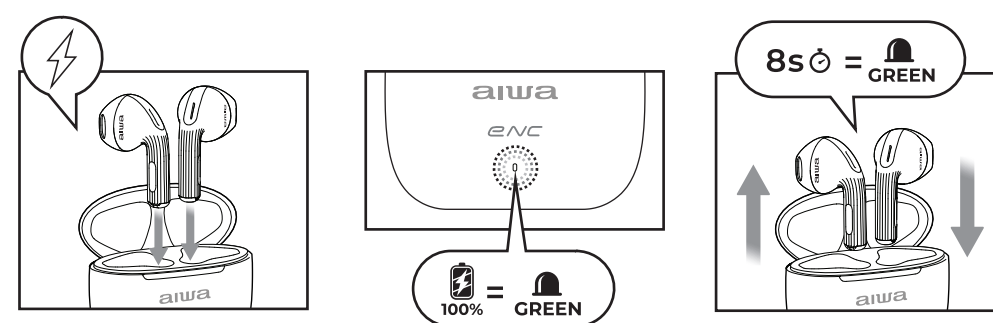

01. WHAT'S IN THE BOX?

02. OVERALL VIEW?

03. POWER ON

04. POWER OFF

05. CHARGING THE CASE

05. CHARGING THE CASE

06. CHARGING THE EARPODS

THE CASE

LED COLOR	PROPERTY	Icon
ORANGE	CHARGING	
ORANGE	FULL CHARGED	
ORANGE	LOW BATTERY	
GREEN	OPEN/CLOSE	8s

THE EARPODS

GREEN	CHARGING	
-------	----------	--

+ aiwa

www.eu-aiwa.com