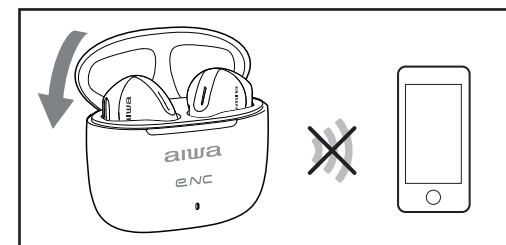

01. WHAT'S IN THE BOX?

02. OVERALL VIEW?

03. POWER ON

04. POWER OFF

05. CHARGING THE CASE

05. CHARGING THE CASE

06. CHARGING THE EARPODS

THE CASE

LED COLOR	PROPERTY	Icon
ORANGE	CHARGING	
ORANGE	FULL CHARGED	
ORANGE	LOW BATTERY	
GREEN	OPEN/CLOSE	8s

THE EARPODS

GREEN	CHARGING	
-------	----------	--

+ aiwa

www.eu-aiwa.com