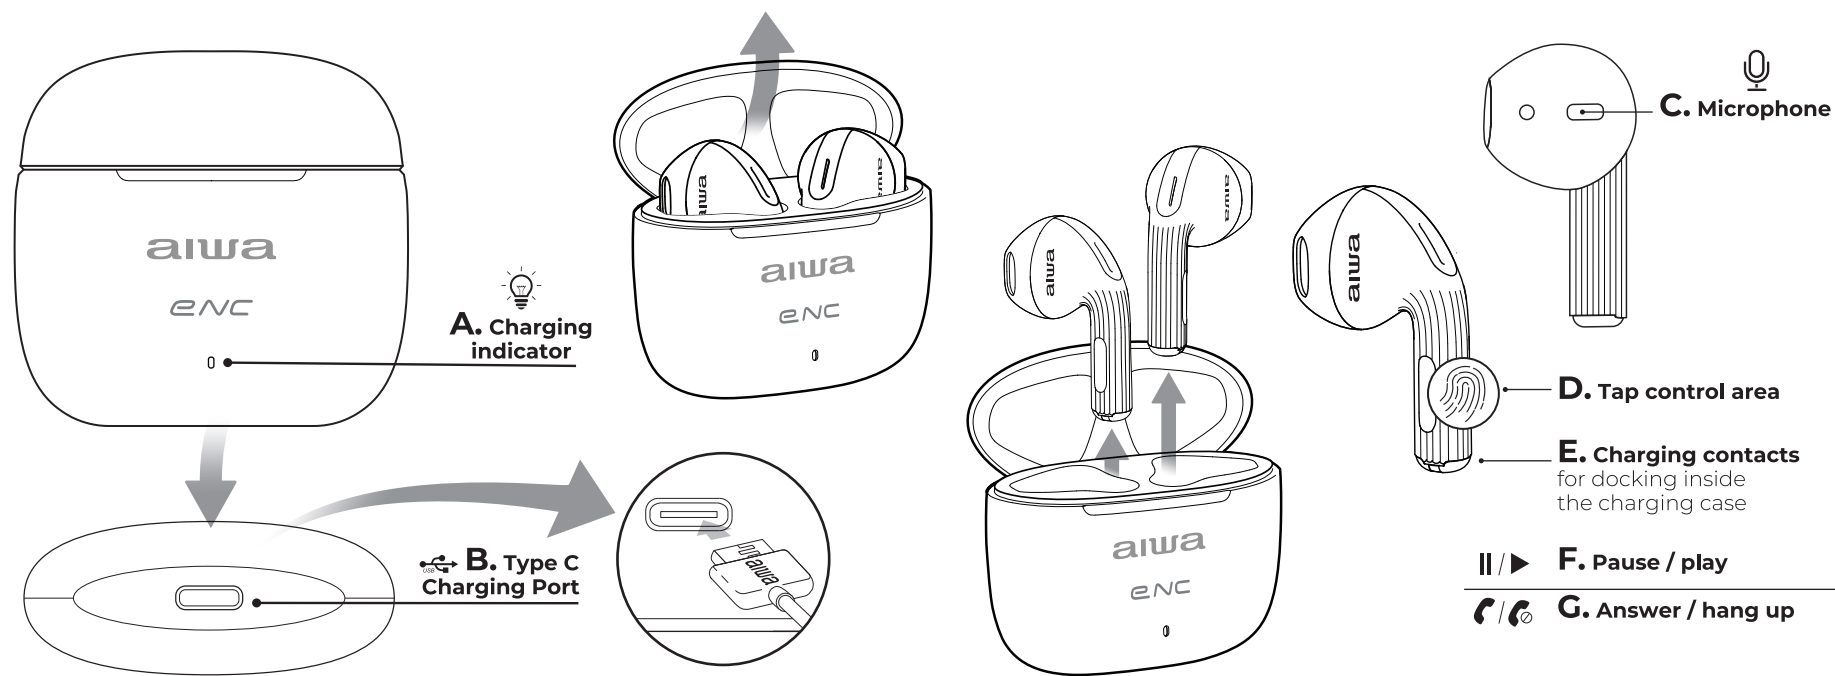

Printed in P.R.C.

EBTW-130

HANDS-FREE
CALLING

BUILT-IN
MIC

4 HOURS
PLAYBACK TIME

FAST RECHARGING
EARPOD

13 MM DYNAMIC
MAGNET

ULTRALIGHT
3 G

01. WHAT'S IN THE BOX?

02. OVERALL VIEW?

03. POWER ON

04. POWER OFF

05. CHARGING THE CASE

05. CHARGING THE CASE

06. CHARGING THE EARPODS

THE CASE