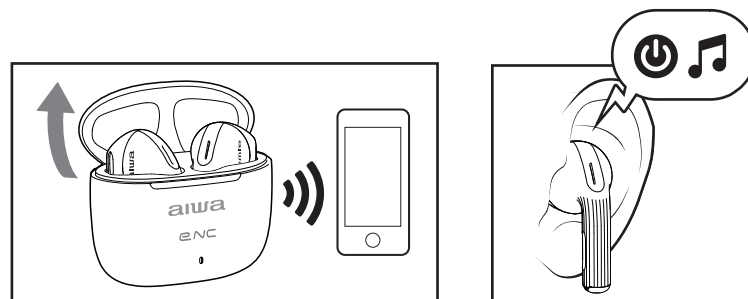

Printed in P.R.C.

EBTW-130

HANDS-FREE
CALLING

BUILT-IN
MIC

4 HOURS
PLAYBACK TIME

FAST RECHARGING
EARPOD

13 MM DYNAMIC
MAGNET

ULTRALIGHT
3 G

01. WHAT'S IN THE BOX?

02. OVERALL VIEW?

03. POWER ON

04. POWER OFF

05. CHARGING THE CASE

05. CHARGING THE CASE

06. CHARGING THE EARPODS

THE CASE